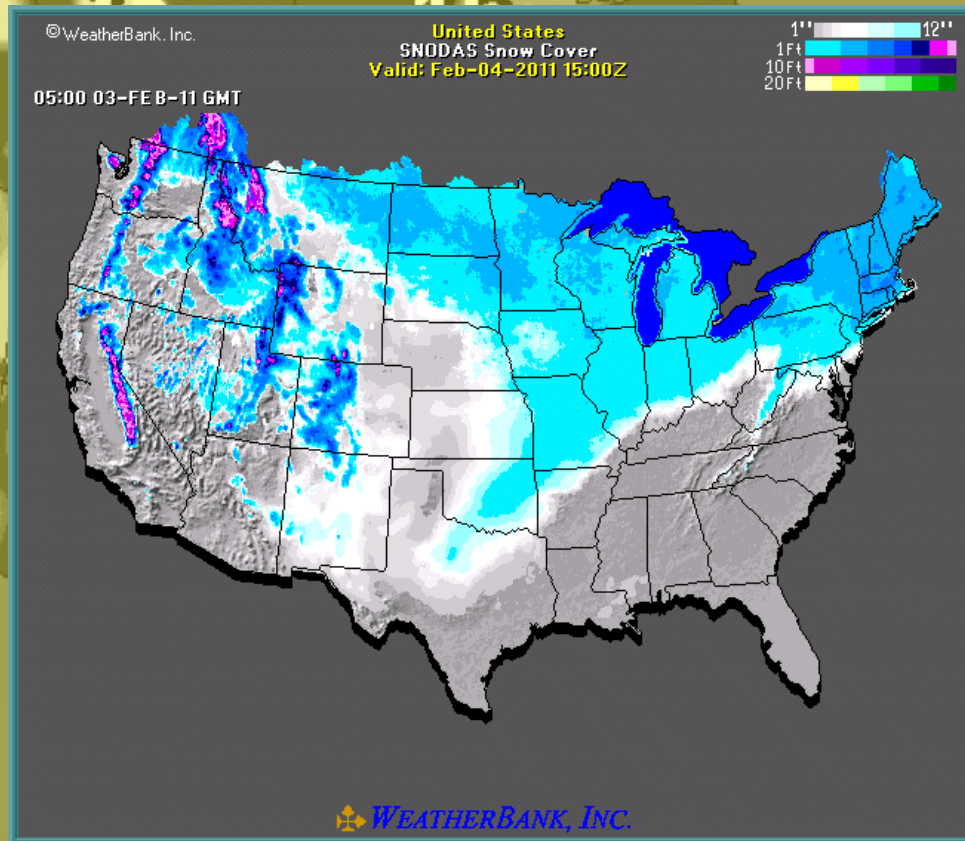

Our Unlimited Account Level

30s -20s -10s -0s 0s 10s 20s 30s 40s 50s 60s 70s 80s 90s 100s 110s 11

This Service Level includes all products from Standard Level - plus NEXRAD Doppler Radar maps, color DIFAX charts, lightning threat maps, watch and warning maps, text data on maps, earthquake maps & much more!