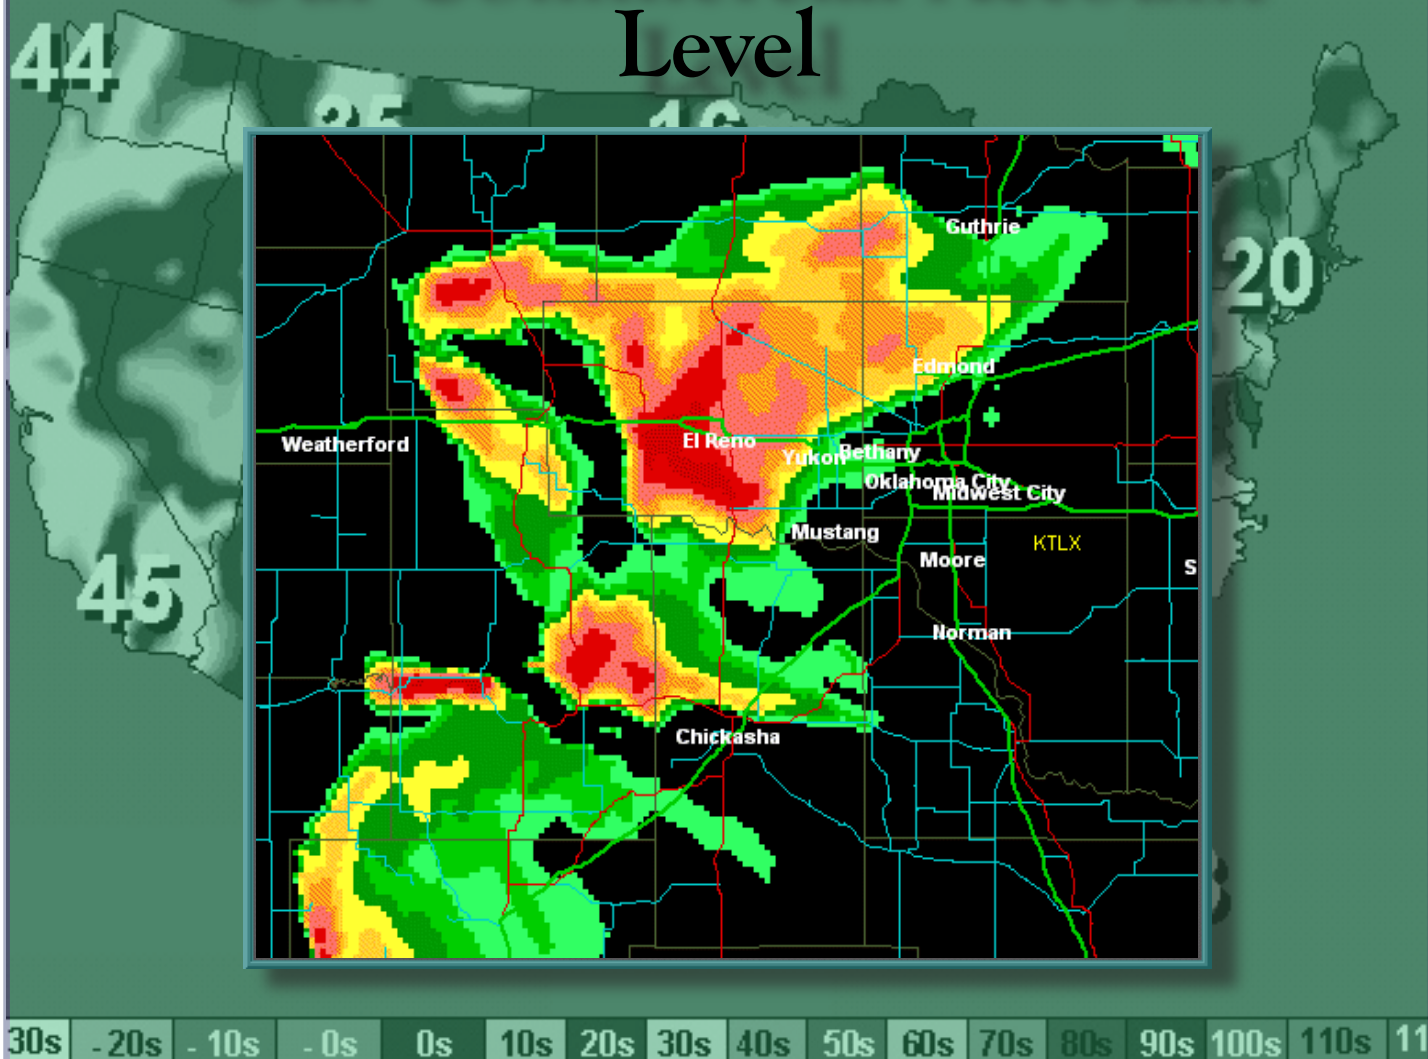

Our Commercial Account Level

This Service Level includes all products from the Unlimited and Standard Levels - plus our proprietary and interactive NEXRAD Doppler Storm-Predictor,[©] Rain-Predictor[©] and Hail-Predictor[©] Applications, developed with MIT !